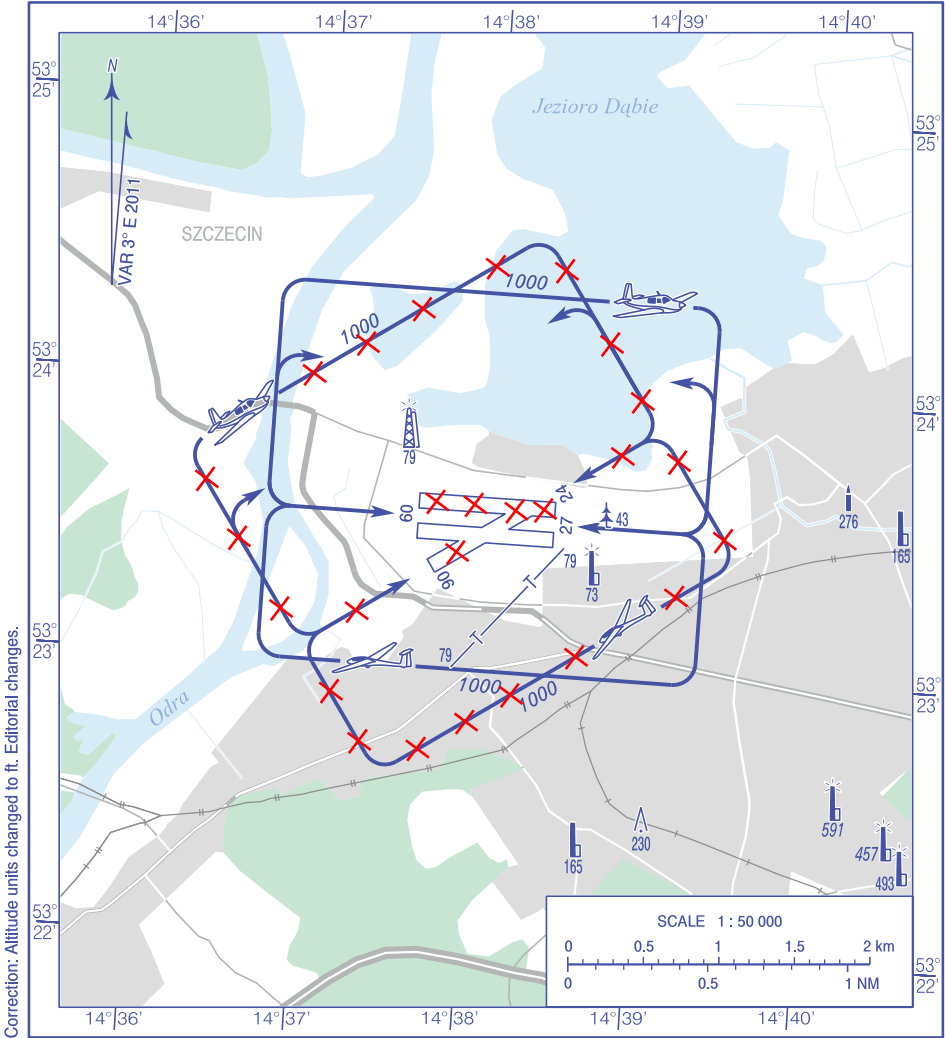

**VISUAL  
OPERATION  
CHART**

AD ELEV 3 ft

RADIO 122.200

**SZCZECIN DĄBIE**

Correction: Altitude units changed to ft. Editorial changes.

AERODROME MINIMA				
AIRCRAFT TYPE	DAY		NIGHT	
	CEILING (ft)	VISIBILITY (m)	CEILING (ft)	VISIBILITY (m)
AEROPLANES	660	2 000	1 650	5 000
GLIDERS	1 000	2 000	1 650	5 000
HELICOPTERS	330	1 000	1 000	3 000